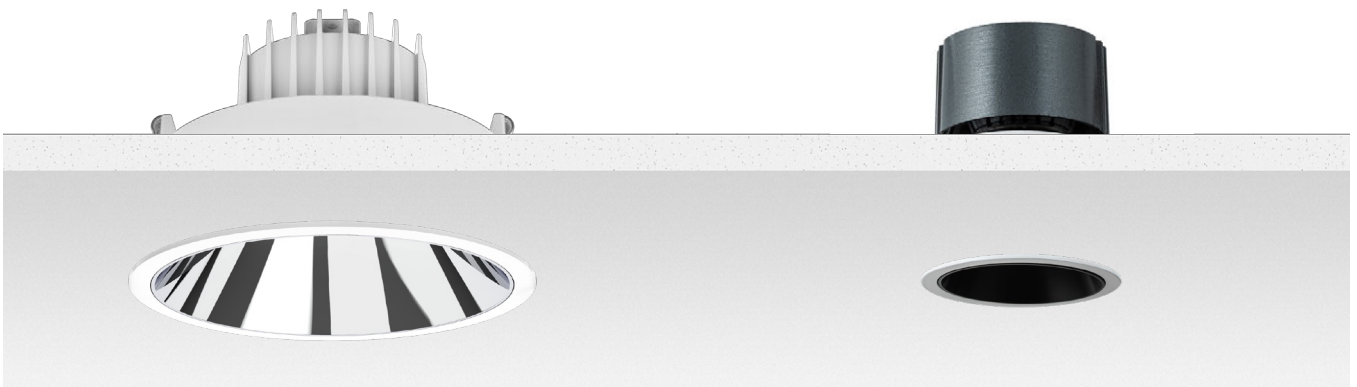

**CCT Evolution
Downlight**

		Ø100mm	Ø85mm	Ø75mm	Ø70mm	Ø50mm	
	Versions	Trim					
	Beam angle	SP			•	•	
		FL	•	•	•	•	
		MWFL	•			•	
		WFL	•				
	Source Flux	up to 1000lm			•	•	•
		from 1000lm to 1500lm	•		•	•	
		from 1500lm to 2000lm	•		•		
		from 2000lm to 2500lm		•			
		from 2500lm to 3000lm	•				
		from 3000lm to 3500lm					
		from 4000lm to 4500lm					
	Colour temperature	3000	•	•	•	•	•
		3500	•	•	•	•	•
		4000	•	•	•	•	•
	Colour rendering	CRI90					
	Max installation depth	70mm			•	•	
		90mm	•				
		100mm				•	
		130mm					
		140mm		•			
		160mm					
	IP protection rating	IP20					

CCTEvolution Downlight

The best tool for high quality general lighting, ideal for offices and communal areas.

Designing general lighting for a space focuses mainly on horizontal planes, favouring performance, uniformity and complete compliance with reference standards especially when dealing with the workplace. To satisfy this need the CCTEvolution Downlight was created.

Diameters

Trim

→ Led CRI90 efficiency up to 83lm/W

IP20

CCTEvolution Downlight

The wide range of diameters, lumen packages and colour temperatures allow for total design freedom to provide the right solution to meet every need.