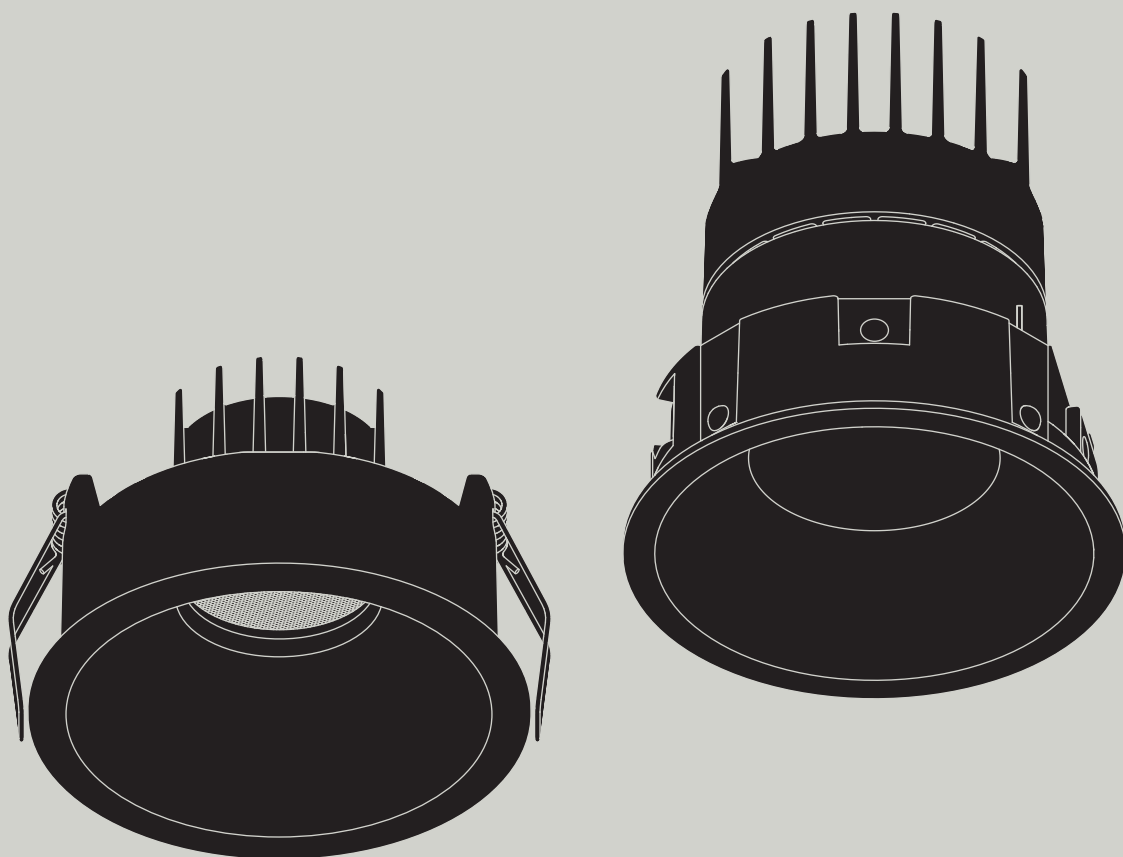

CCT EVOLUTION

TARGETTI