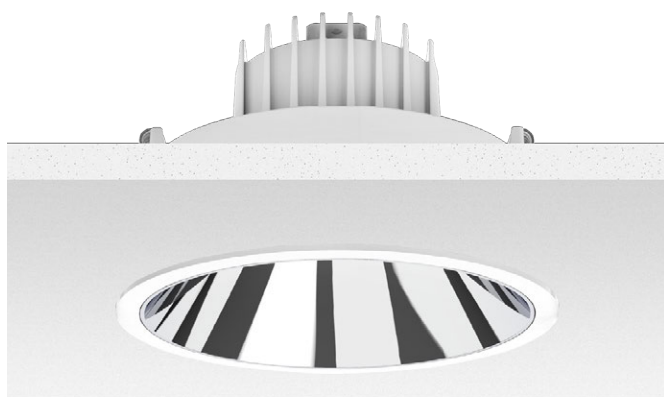

This is the reason behind CCTEvolution,
the new generation recessed LED fixtures
for professional architectural lighting.
Two different product ranges,
different by function.

A broad and extensive programme with different sizes and lumen packages for each range in order to meet different performance needs even within the same project.

**CCT Evolution
Downlight**

		Ø100mm	Ø85mm	Ø75mm	Ø70mm	Ø50mm	
	Versions	Trim					
	Beam angle	SP			•	•	
		FL	•	•	•	•	
		MWFL	•			•	
		WFL	•				
	Source Flux	up to 1000lm			•	•	•
		from 1000lm to 1500lm	•		•	•	
		from 1500lm to 2000lm	•		•		
		from 2000lm to 2500lm		•			
		from 2500lm to 3000lm	•				
		from 3000lm to 3500lm					
		from 4000lm to 4500lm					
	Colour temperature	3000	•	•	•	•	•
		3500	•	•	•	•	•
		4000	•	•	•	•	•
	Colour rendering	CRI90					
	Max installation depth	70mm			•	•	
		90mm	•				
		100mm				•	
		130mm					
		140mm		•			
		160mm					
	IP protection rating	IP20					

CCTEvolution Adjustable

		Ø150mm	Ø125mm	Ø100mm	Ø85mm	Ø75mm	Ø70mm	Ø50mm	
	Versions								
	Beam angle	SP							
		FL							
		MWFL							
		WFL							
	Source Flux	up to 1000lm							
		from 1000lm to 1500lm							
		from 1500lm to 2000lm							
		from 2000lm to 2500lm							
		from 2500lm to 3000lm							
		from 3000lm to 3500lm							
		from 4000lm to 4500lm							
	Colour temperature	3000							
		3500							
		4000							
	Colour rendering	CRI90							
	Max installation depth	70mm							
		90mm							
		100mm							
		130mm							
		140mm							
		160mm							
	IP protection rating	IP20							

CCTEvolution Downlight

The best tool for high quality general lighting, ideal for offices and communal areas.

Designing general lighting for a space focuses mainly on horizontal planes, favouring performance, uniformity and complete compliance with reference standards especially when dealing with the workplace. To satisfy this need the CCTEvolution Downlight was created.