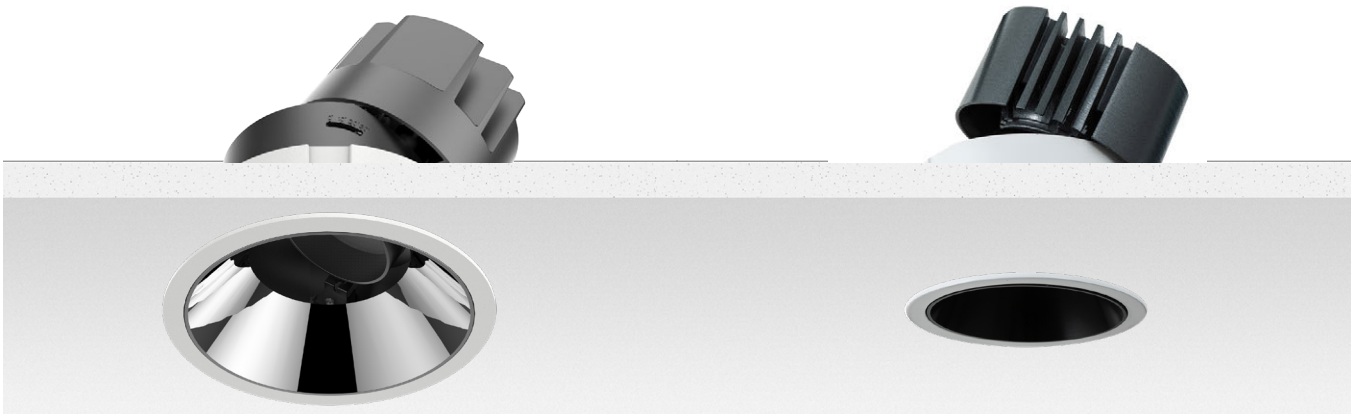

CCTEvolution Downlight

The best tool for high quality general lighting, ideal for offices and communal areas.

Designing general lighting for a space focuses mainly on horizontal planes, favouring performance, uniformity and complete compliance with reference standards especially when dealing with the workplace. To satisfy this need the CCTEvolution Downlight was created.

Diameters

Trim

→ Led CRI90 efficiency up to 83lm/W

IP20

CCTEvolution Adjustable

CCTEvolution Adjustable is the most technical and sophisticated version of the CCTEvolution range. It is the most suitable solution for highly specialised professional accent lighting.

A range of adjustable recessed projectors with focused light available in 7 different diameters with different lumen packages and four different beam openings.

Ø150mm
Max 40W - 3092lm

Attention to detail
CCTEvo Adjustable is designed to light spaces where attention to aesthetic detail is important.